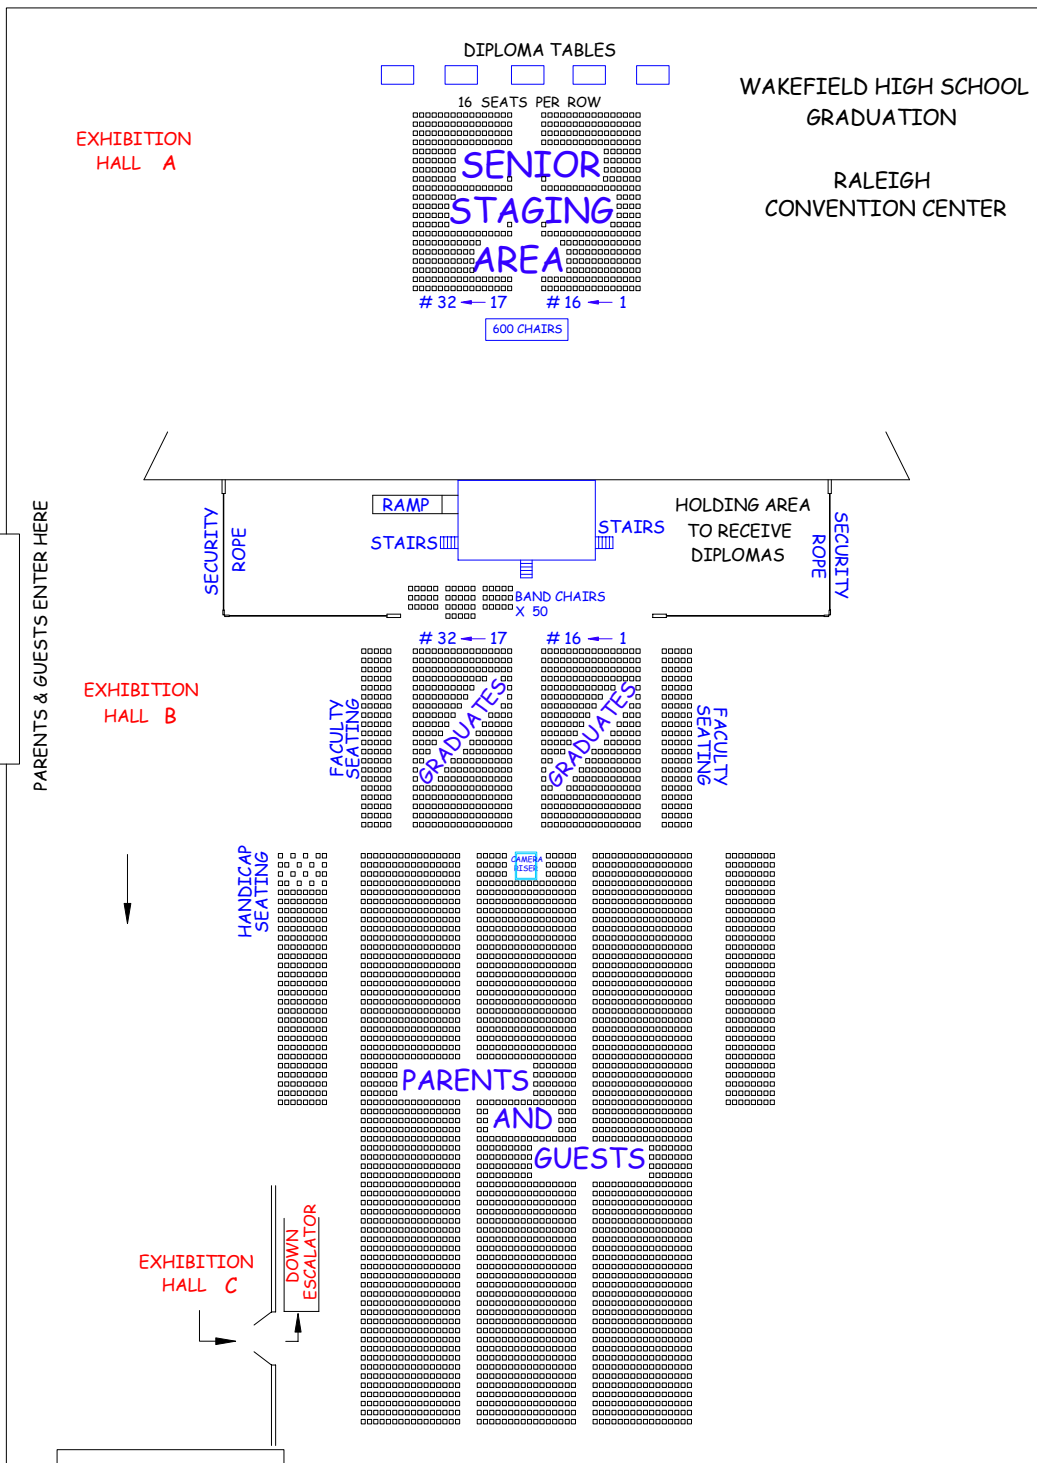

HANDICAPPED PARKING IN MARRIOTT DECK
LEFT OFF LENOIR ST. AND ENTER
VIA UNDERGROUND TUNNEL -- TO HALL A

LENOIR ST.

CABARRUS ST.

McDOWELL ST.

LOADING DOCK ENTRANCE
AT LENOIR ST. AND DAWSON ST.